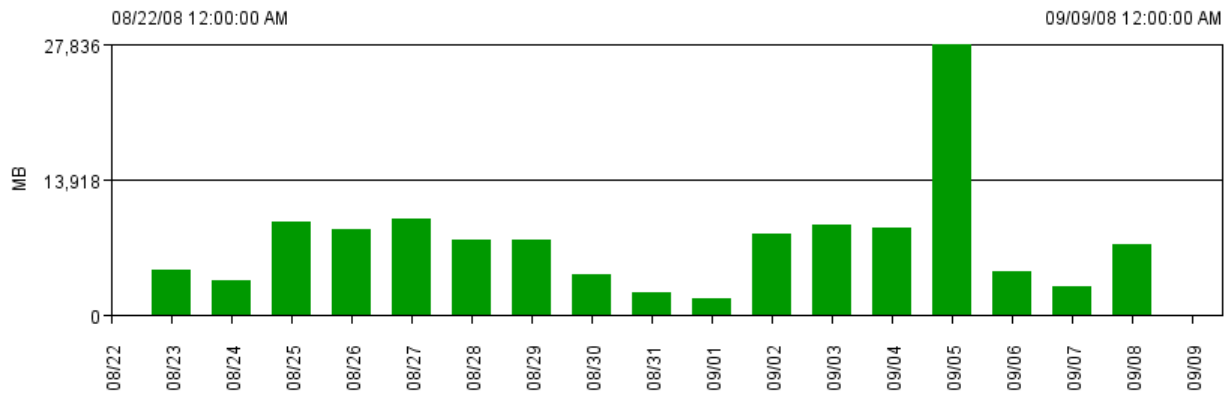

Table 1: TOP TCODE CPU on P10

3.2. TOP Memory Utilization

Figure 10: Top 10 TCODEs Memory Utilization P10

Yesterday's Top 10 Memory Transactions

End Time	Transaction Code	Client	Dialog Step Count	Response Time	GUI Network Time	CPU Time	DB Time	Memory	Total CPU	Total Memory
09/08/08 08:00:00 AM	ZLM05	900	3,170	415	0	25	27	4,503	78	14,277,498
09/08/08 12:00:00 PM	ZSDSRF	900	1,526	501	0	56	327	8,652	85	13,203,988
09/08/08 02:00:00 PM	ZLM05	900	3,064	428	0	23	26	4,149	71	12,713,993
09/08/08 11:00:00 AM	ZLM05	900	3,278	198	0	17	24	3,676	55	12,051,768
09/08/08 12:00:00 PM	ZLM05	900	2,962	329	0	19	29	3,930	57	11,641,905
09/08/08 07:00:00 PM	ZSDSRF	900	1,186	493	0	50	333	9,007	59	10,682,535
09/08/08 11:00:00 PM	ZSDSRF	900	996	585	0	59	395	9,007	59	8,971,823
09/08/08 06:00:00 PM	ZSDSRF	900	1,006	603	0	59	416	8,340	59	8,390,847
09/08/08 11:00:00 AM	ZLM03	900	1,244	34	0	9	17	6,369	12	7,923,922
09/08/08 09:00:00 AM	ZLM05	900	1,846	303	0	21	29	4,026	39	7,433,795