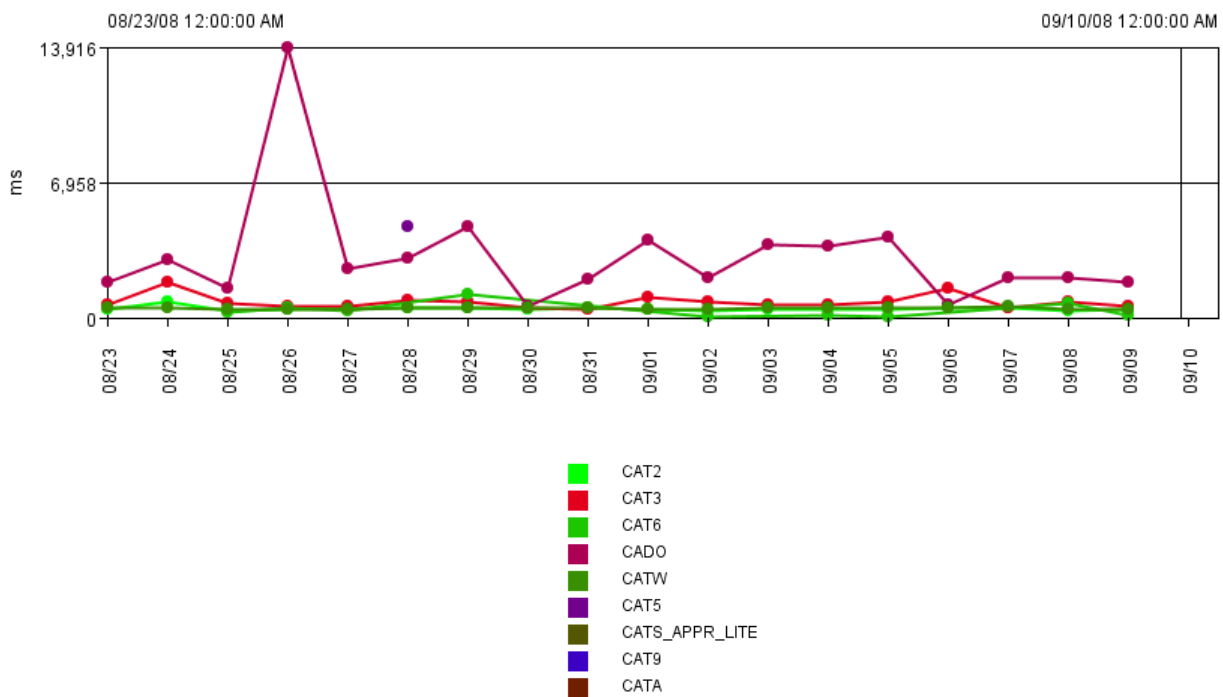

1. P10 Transaction Response Time

1.1. Overall

Overall Response Time

Figure 1: P10 Average Transactions Response Time

1.2. Financial Transactions

Financial Transactions Response Time

Figure 2: SL for Finance

1.3. Human Resources Transactions

Human Resources Transactions Response Time

Figure 3: SL for Human Resources

Human Resources Transaction-specific Response Time

Figure 4: SL for Human Resources

1.4. BW Jobs

BW Jobs Transaction Response Time

Figure 5: BW Jobs Response Time

BW Jobs Transaction-specific Response Time

Figure 6: BW Jobs Response Time

2. P10 System Performance

2.1. Performance Overview

Figure 7: P10 Performance Overview

Table 1: TOP TCODE CPU on P10

3.2. TOP Memory Utilization

Figure 10: Top 10 TCODEs Memory Utilization P10

Yesterday's Top 10 Memory Transactions

End Time	Transaction Code	Client	Dialog Step Count	Response Time	GUI Network Time	CPU Time	DB Time	Memory	Total CPU	Total Memory
09/08/08 08:00:00 AM	ZLM05	900	3,170	415	0	25	27	4,503	78	14,277,498
09/08/08 12:00:00 PM	ZSDSRF	900	1,526	501	0	56	327	8,652	85	13,203,988
09/08/08 02:00:00 PM	ZLM05	900	3,064	428	0	23	26	4,149	71	12,713,993
09/08/08 11:00:00 AM	ZLM05	900	3,278	198	0	17	24	3,676	55	12,051,768
09/08/08 12:00:00 PM	ZLM05	900	2,962	329	0	19	29	3,930	57	11,641,905
09/08/08 07:00:00 PM	ZSDSRF	900	1,186	493	0	50	333	9,007	59	10,682,535
09/08/08 11:00:00 PM	ZSDSRF	900	996	585	0	59	395	9,007	59	8,971,823
09/08/08 06:00:00 PM	ZSDSRF	900	1,006	603	0	59	416	8,340	59	8,390,847
09/08/08 11:00:00 AM	ZLM03	900	1,244	34	0	9	17	6,369	12	7,923,922
09/08/08 09:00:00 AM	ZLM05	900	1,846	303	0	21	29	4,026	39	7,433,795