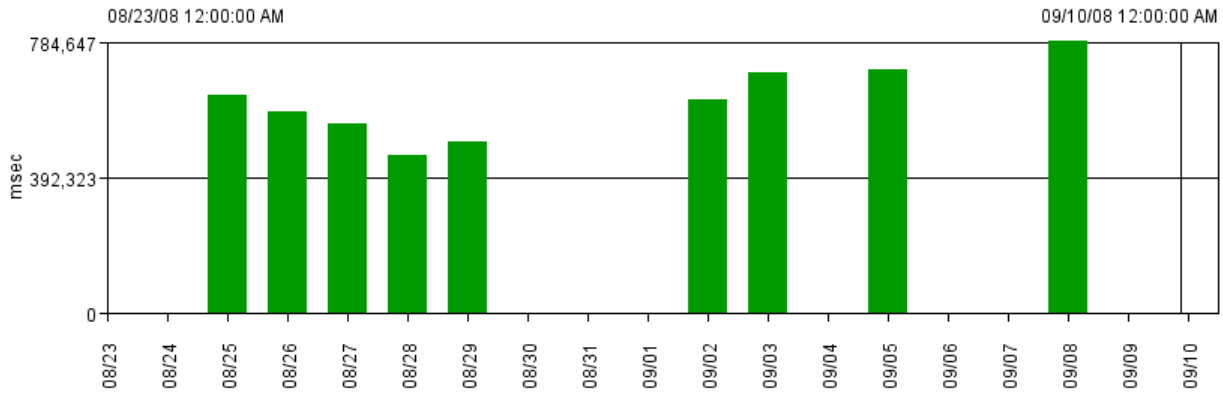

BW Jobs Transaction Response Time

Figure 5: BW Jobs Response Time

BW Jobs Transaction-specific Response Time

Figure 6: BW Jobs Response Time

2. P10 System Performance

2.1. Performance Overview

Figure 7: P10 Performance Overview

2.2. Active Users

Figure 8: P10 Dialog Users Logged In

3. P10 Top Consumers

3.1. TOP CPU Utilization

Yesterday's Top 10 CPU Transactions

	End Time	Transaction Code	Client	Dialog Step Count	Response Time	GUI Network Time	CPU Time	DB Time	Memory	Total CPU	Total Memory
	09/08/08 06:00:00 PM	SESSION_MANAGER	900	8,194	1,509	0	908	189	18	7,439	149,261
	09/08/08 03:00:00 PM	VA02	900	9,478	1,131	0	625	327	79	5,928	750,953
	09/08/08 03:00:00 PM	Y_D50_32000038	900	1,776	5,621	0	3,333	930	281	5,919	500,391
	09/08/08 09:00:00 AM	Y_D50_32000039	900	560	14,639	0	9,686	3,488	328	5,424	183,784
	09/08/08 09:00:00 AM	CAT2	900	26,024	421	0	188	169	22	4,891	580,173
	09/08/08 09:00:00 AM	KSB1	900	384	24,229	1	12,133	6,672	33	4,659	13,050
	09/08/08 01:00:00 PM	SESSION_MANAGER	900	11,450	1,378	0	396	482	16	4,530	187,501
	09/08/08 11:00:00 AM	CAT2	900	23,258	424	0	184	179	22	4,274	513,134
	09/08/08 05:00:00 PM	Y_D20_45000300	900	1,000	4,722	0	4,215	43	34	4,215	34,614
	09/08/08 02:00:00 PM	DP90	900	96	58,021	0	40,490	15,734	30	3,887	2,901