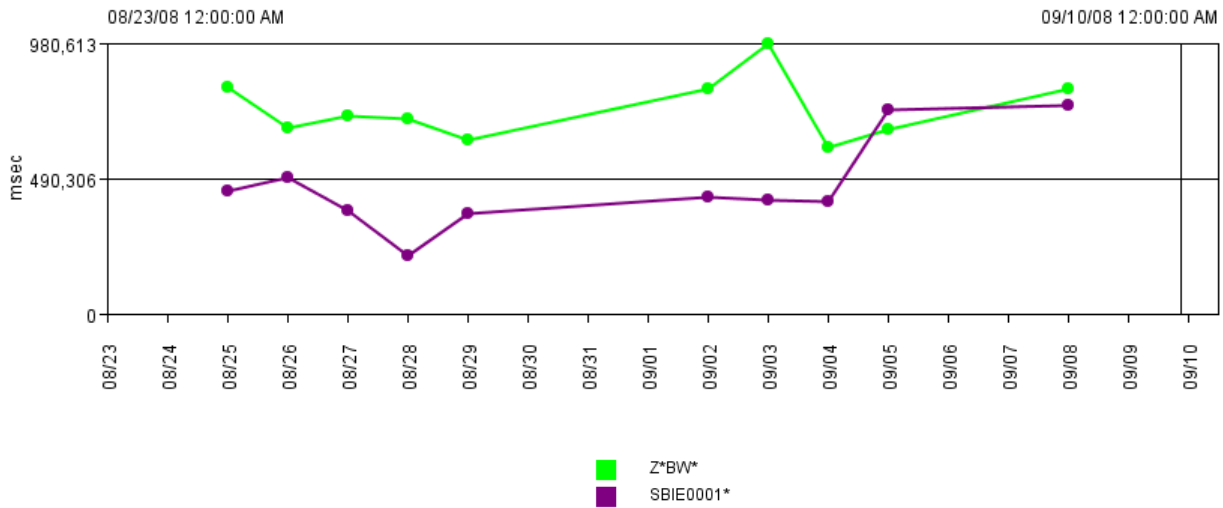

BW Jobs Transaction Response Time

Figure 5: BW Jobs Response Time

BW Jobs Transaction-specific Response Time

Figure 6: BW Jobs Response Time

2. P10 System Performance

2.1. Performance Overview

Figure 7: P10 Performance Overview

2.2. Active Users

Figure 8: P10 Dialog Users Logged In

3. P10 Top Consumers

3.1. TOP CPU Utilization

Yesterday's Top 10 CPU Transactions

	End Time	Transaction Code	Client	Dialog Step Count	Response Time	GUI Network Time	CPU Time	DB Time	Memory	Total CPU	Total Memory
	09/08/08 06:00:00 PM	SESSION_MANAGER	900	8,194	1,509	0	908	189	18	7,439	149,261
	09/08/08 03:00:00 PM	VA02	900	9,478	1,131	0	625	327	79	5,928	750,953
	09/08/08 03:00:00 PM	Y_D50_32000038	900	1,776	5,621	0	3,333	930	281	5,919	500,391
	09/08/08 09:00:00 AM	Y_D50_32000039	900	560	14,639	0	9,686	3,488	328	5,424	183,784
	09/08/08 09:00:00 AM	CAT2	900	26,024	421	0	188	169	22	4,891	580,173
	09/08/08 09:00:00 AM	KSB1	900	384	24,229	1	12,133	6,672	33	4,659	13,050
	09/08/08 01:00:00 PM	SESSION_MANAGER	900	11,450	1,378	0	396	482	16	4,530	187,501
	09/08/08 11:00:00 AM	CAT2	900	23,258	424	0	184	179	22	4,274	513,134
	09/08/08 05:00:00 PM	Y_D20_45000300	900	1,000	4,722	0	4,215	43	34	4,215	34,614
	09/08/08 02:00:00 PM	DP90	900	96	58,021	0	40,490	15,734	30	3,887	2,901