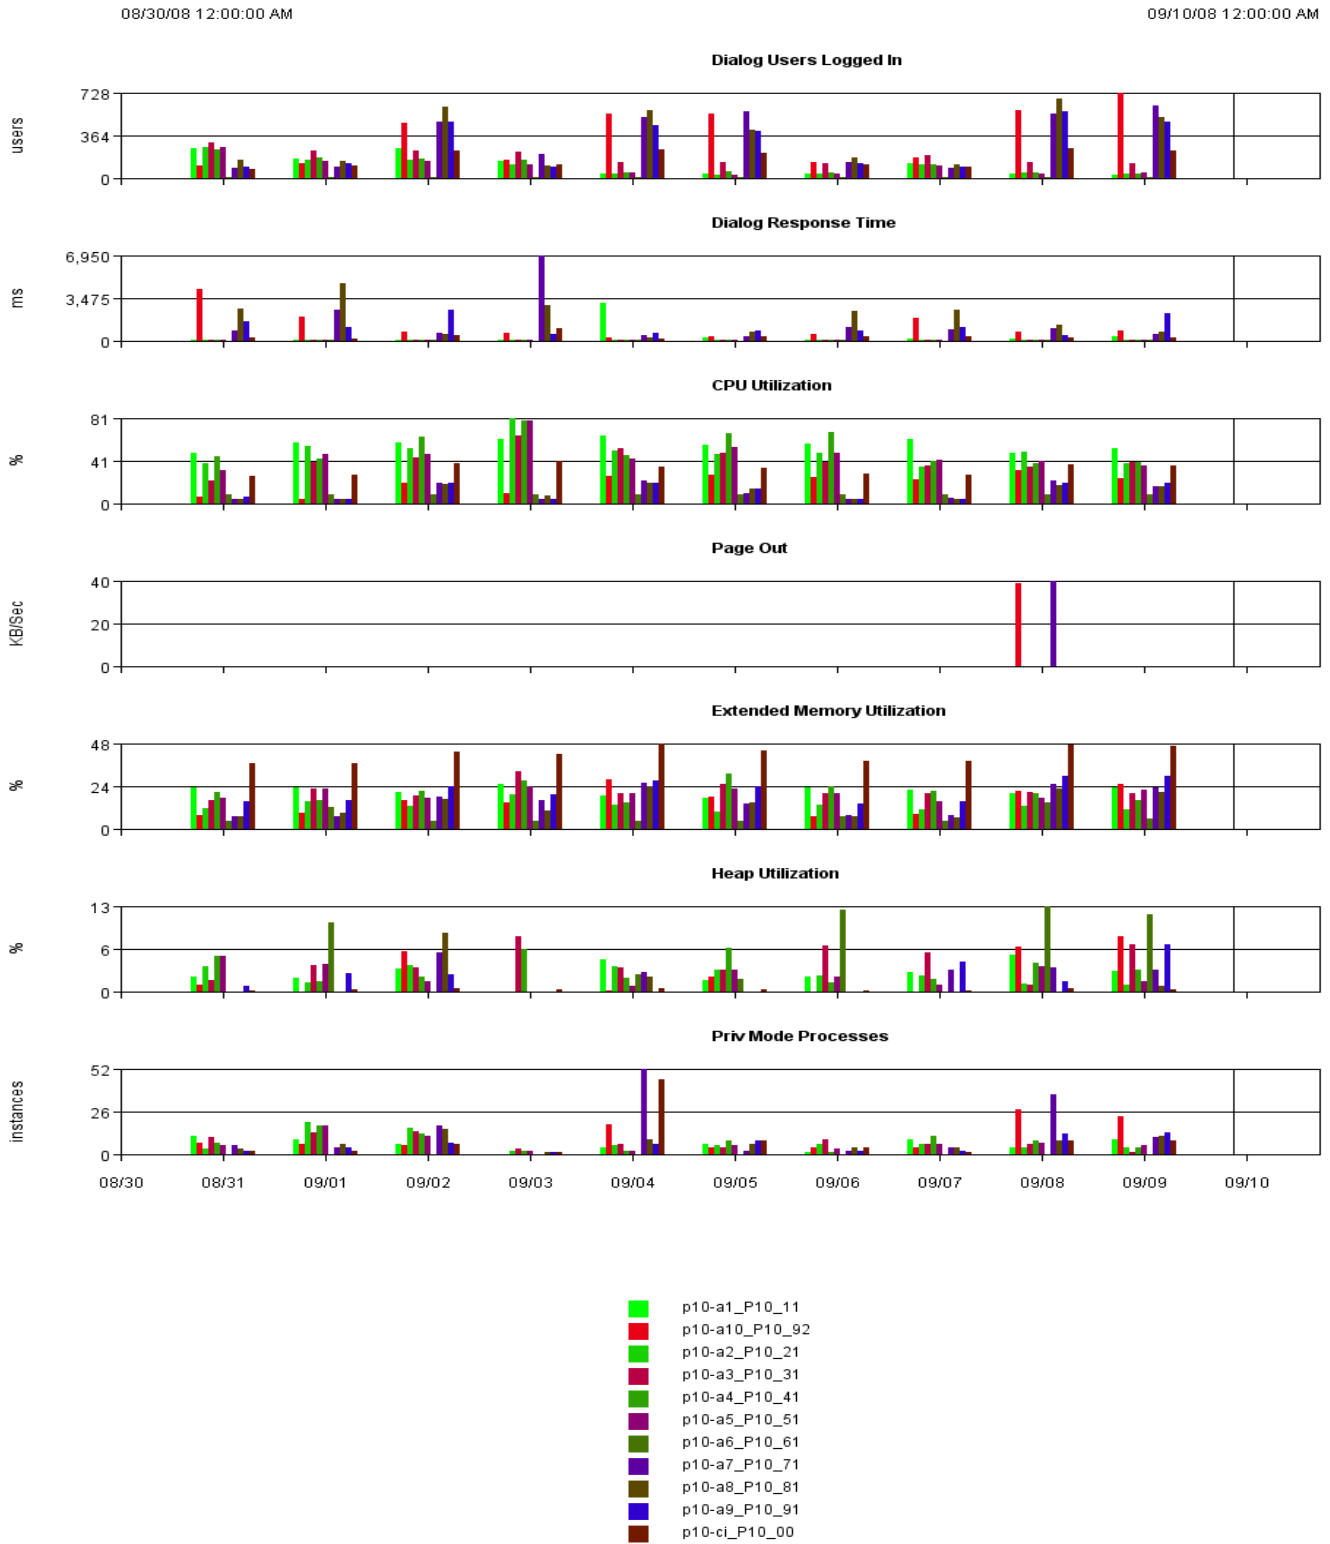

BW Jobs Transaction Response Time

Figure 5: BW Jobs Response Time

BW Jobs Transaction-specific Response Time

Figure 6: BW Jobs Response Time

2. P10 System Performance

2.1. Performance Overview

Figure 7: P10 Performance Overview

2.2. Active Users

Figure 8: P10 Dialog Users Logged In

3. P10 Top Consumers

3.1. TOP CPU Utilization

Yesterday's Top 10 CPU Transactions

	End Time	Transaction Code	Client	Dialog Step Count	Response Time	GUI Network Time	CPU Time	DB Time	Memory	Total CPU	Total Memory
	09/08/08 06:00:00 PM	SESSION_MANAGER	900	8,194	1,509	0	908	189	18	7,439	149,261
	09/08/08 03:00:00 PM	VA02	900	9,478	1,131	0	625	327	79	5,928	750,953
	09/08/08 03:00:00 PM	Y_D50_32000038	900	1,776	5,621	0	3,333	930	281	5,919	500,391
	09/08/08 09:00:00 AM	Y_D50_32000039	900	560	14,639	0	9,686	3,488	328	5,424	183,784
	09/08/08 09:00:00 AM	CAT2	900	26,024	421	0	188	169	22	4,891	580,173
	09/08/08 09:00:00 AM	KSB1	900	384	24,229	1	12,133	6,672	33	4,659	13,050
	09/08/08 01:00:00 PM	SESSION_MANAGER	900	11,450	1,378	0	396	482	16	4,530	187,501
	09/08/08 11:00:00 AM	CAT2	900	23,258	424	0	184	179	22	4,274	513,134
	09/08/08 05:00:00 PM	Y_D20_45000300	900	1,000	4,722	0	4,215	43	34	4,215	34,614
	09/08/08 02:00:00 PM	DP90	900	96	58,021	0	40,490	15,734	30	3,887	2,901