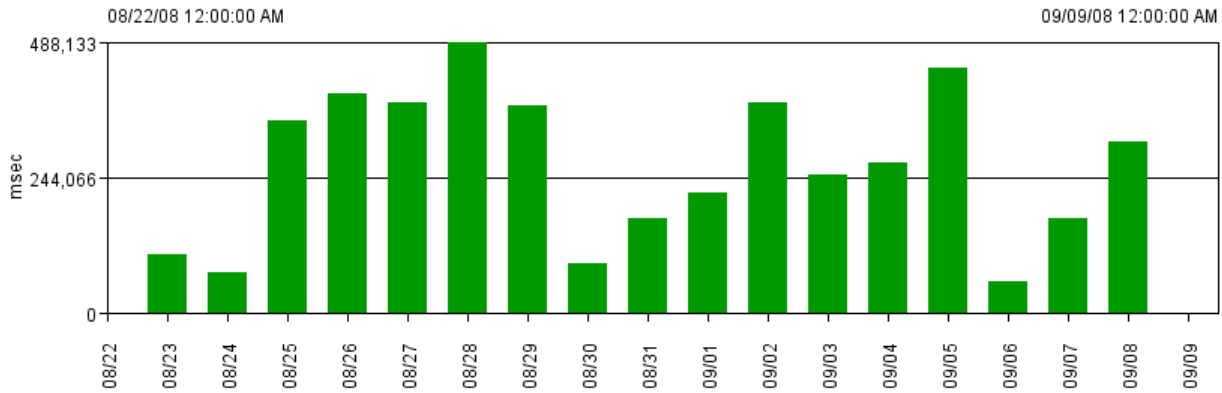

Table 1: TOP TCODE CPU on P10

3.2. TOP Memory Utilization

Figure 10: Top 10 TCODEs Memory Utilization P10

Yesterday's Top 10 Memory Transactions

End Time	Transaction Code	Client	Dialog Step Count	Response Time	GUI Network Time	CPU Time	DB Time	Memory	Total CPU	Total Memory
09/08/08 08:00:00 AM	ZLM05	900	3,170	415	0	25	27	4,503	78	14,277,498
09/08/08 12:00:00 PM	ZSDSRF	900	1,526	501	0	56	327	8,652	85	13,203,988
09/08/08 02:00:00 PM	ZLM05	900	3,064	428	0	23	26	4,149	71	12,713,993
09/08/08 11:00:00 AM	ZLM05	900	3,278	198	0	17	24	3,676	55	12,051,768
09/08/08 12:00:00 PM	ZLM05	900	2,962	329	0	19	29	3,930	57	11,641,905
09/08/08 07:00:00 PM	ZSDSRF	900	1,186	493	0	50	333	9,007	59	10,682,535
09/08/08 11:00:00 PM	ZSDSRF	900	996	585	0	59	395	9,007	59	8,971,823
09/08/08 06:00:00 PM	ZSDSRF	900	1,006	603	0	59	416	8,340	59	8,390,847
09/08/08 11:00:00 AM	ZLM03	900	1,244	34	0	9	17	6,369	12	7,923,922
09/08/08 09:00:00 AM	ZLM05	900	1,846	303	0	21	29	4,026	39	7,433,795

Table 2: TOP TCODE Memory on P10

3.3. TOP DB Time

Figure 11: Top 10 TCODEs DB Time P10

Yesterday's Top 10 DB Time Transactions

End Time	Transaction Code	Client	Dialog Step Count	Response Time	GUI Network Time	CPU Time	DB Time	Memory	Total CPU	Total Memory
09/08/08 02:00:00 PM	ZSRH	900	2	3,256,902	0	168,378	2,302,652	1,910	337	3,820
09/08/08 09:00:00 AM	Y_D50_32000012	900	4	856,404	0	15,379	829,817	67	62	271
09/08/08 10:00:00 PM	QM13	900	2	416,499	0	8,394	398,144	55	17	111
09/08/08 11:00:00 AM	Y_D10_45000334	900	10	372,669	0	442	371,986	28	4	280
09/08/08 03:00:00 PM	ZLOOKUP	900	4	359,565	0	731	359,216	19	3	79
09/08/08 04:00:00 PM	ME3N	900	4	501,933	0	139,025	350,575	11	556	47
09/08/08 03:00:00 PM	Y_D50_32000158	900	6	308,035	0	126	307,033	19	1	119
09/08/08 09:00:00 AM	Y_D50_32000022	900	12	293,633	0	2,962	291,687	37	36	447
09/08/08 09:00:00 PM	ZDP	900	4	504,028	0	282,387	217,011	13	1,130	55
09/08/08 12:00:00 PM	Y_D50_32000022	900	18	198,279	0	2,382	196,573	79	43	1,430