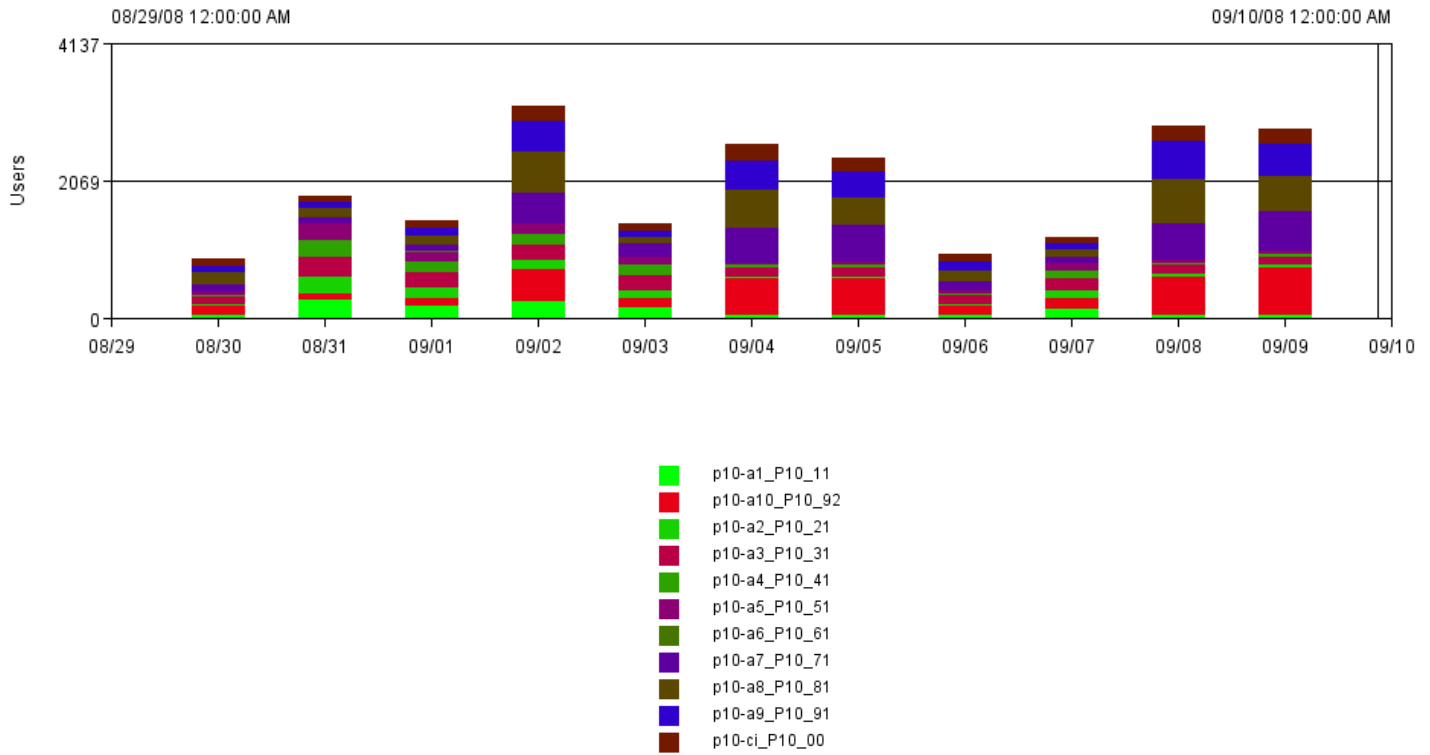

2.2. Active Users

Figure 8: P10 Dialog Users Logged In

3. P10 Top Consumers

3.1. TOP CPU Utilization

Yesterday's Top 10 CPU Transactions

	End Time	Transaction Code	Client	Dialog Step Count	Response Time	GUI Network Time	CPU Time	DB Time	Memory	Total CPU	Total Memory
	09/08/08 06:00:00 PM	SESSION_MANAGER	900	8,194	1,509	0	908	189	18	7,439	149,261
	09/08/08 03:00:00 PM	VA02	900	9,478	1,131	0	625	327	79	5,928	750,953
	09/08/08 03:00:00 PM	Y_D50_32000038	900	1,776	5,621	0	3,333	930	281	5,919	500,391
	09/08/08 09:00:00 AM	Y_D50_32000039	900	560	14,639	0	9,686	3,488	328	5,424	183,784
	09/08/08 09:00:00 AM	CAT2	900	26,024	421	0	188	169	22	4,891	580,173
	09/08/08 09:00:00 AM	KSB1	900	384	24,229	1	12,133	6,672	33	4,659	13,050
	09/08/08 01:00:00 PM	SESSION_MANAGER	900	11,450	1,378	0	396	482	16	4,530	187,501
	09/08/08 11:00:00 AM	CAT2	900	23,258	424	0	184	179	22	4,274	513,134
	09/08/08 05:00:00 PM	Y_D20_45000300	900	1,000	4,722	0	4,215	43	34	4,215	34,614
	09/08/08 02:00:00 PM	DP90	900	96	58,021	0	40,490	15,734	30	3,887	2,901